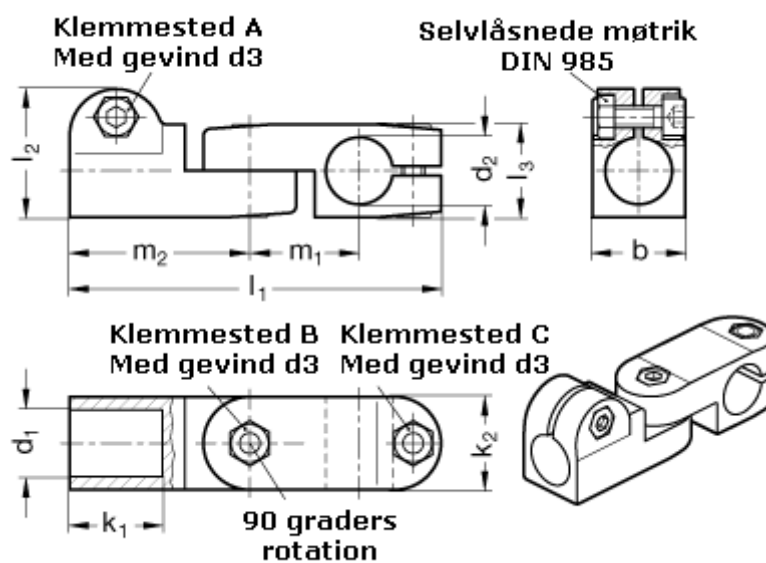

Article number: 20287B14B182BL  
Description: E+G swivel clamp  
GN287-B14-B18-2-BL

## Measures

$b = 25$	$m_1 = 29.5$
$d_1 = B14$	$m_2 = 48.5$
$d_2 = B18$	
$d_3 = M 6$	
$k_1 = 25$	
$k_2 = 25$	
$l_1 = 100$	
$l_2 = 34.5$	